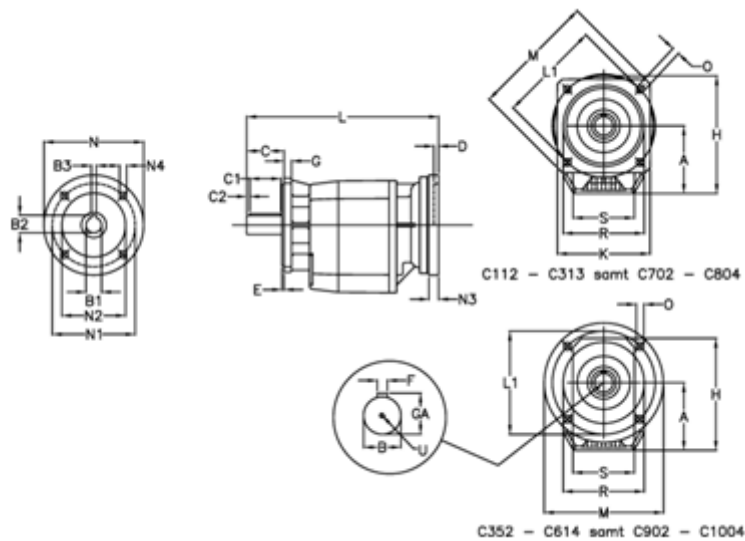

Article number: 40600708822445

Description: Helical gearbox
C703F-88,2-P112B5

Measures

A = 208.0	D = 4.5	L1 = 300	R = 262
B = 60	E = 5	M = 350	S = 250
B1 = 28	F = 18	N = 250	U = M20x42
B2 = 31.3	G = 17	N1 = 215	
B3 = 8	GA = 64.0	N2 = 180	
C = 120	H = 358.0	N3 = 0	
C1 = 90	K = 300	N4 = M12x16	
C2 = 15	L = 483.0	O = 18.0	